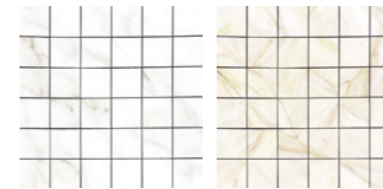

Decorados / Decors

Silver Gold