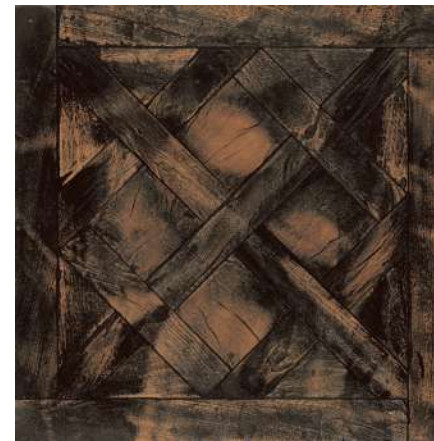

FS FOREST

87

FS FOREST

89

FS FOREST

FS FOREST * FS FOREST NATURAL FS FOREST PLANK

FS FOREST * SINGLE FIRED FLOOR TILE

FS FOREST natural

FS FOREST mix LT

FS FOREST black

FS FOREST white

FS FOREST plank

10 patterns

45 * 45 * 1,05 cm
18 * 18"

NO RECTIFIED	NATURAL
	BN14
FS FOREST BLACK	34443
FS FOREST NATURAL	34444
FS FOREST NATURAL MIX	34445
FS FOREST WHITE	34442

48 patterns

7,3 * 45 * 1,05 cm
2,9 * 18"

NO RECTIFIED	NATURAL
	BN146
FS FOREST PLANK	34881

CARACTERÍSTICAS TÉCNICAS TECHNICAL CHARACTERISTICS

joint	versatile	matt	matt/gloss (LAYER TECH)	diferent shades	shade variation	various graphics