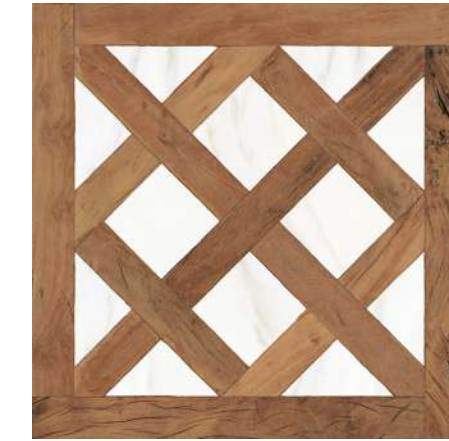

FS FOREST

87

FS FOREST

89

FS FOREST

FS FOREST * FS FOREST NATURAL FS FOREST PLANK

FS FOREST * SINGLE FIRED FLOOR TILE

FS FOREST natural

FS FOREST mix LT

FS FOREST black

FS FOREST white

FS FOREST plank

10 patterns

45 * 45 * 1,05 cm
18 * 18"

NO RECTIFIED	NATURAL
	BN14
FS FOREST BLACK	34443
FS FOREST NATURAL	34444
FS FOREST NATURAL MIX	34445
FS FOREST WHITE	34442

48 patterns

7,3 * 45 * 1,05 cm
2,9 * 18"

NO RECTIFIED	NATURAL
	BN146
FS FOREST PLANK	34881

CARACTERÍSTICAS TÉCNICAS TECHNICAL CHARACTERISTICS

joint	versatile	matt	matt/gloss (LAYER TECH)	diferent shades	shade variation	various graphics